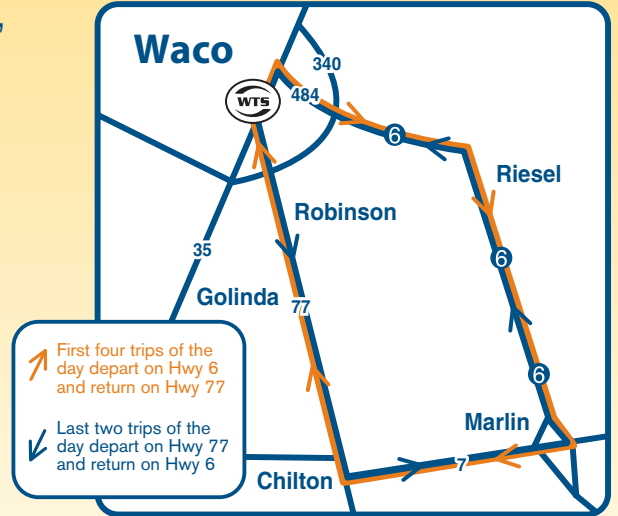

Ride to Waco and Beyond with 6 To Success!

6 To Success takes residents of Riesel, Marlin, Chilton, Golinda, and Robinson to the Waco Transit Station. Once at the station, you can transfer to any of Waco Transit's routes or purchase a pass to ride Greyhound.

Waco / Marlin / Robinson Route (First Four Trips of the Day) Monday - Friday

Depart Waco Transit Terminal	Riesel Shell	Marlin Dairy Queen	Marlin Housing Authority	Chilton Fire Dept	Golinda Country Store	Robinson Pizza Inn	Robinson Pharmacy Plus	Robinson Gardens	Arrive Waco Transit Terminal
5:55 AM	6:15 AM	6:28 AM	6:32 AM	6:41 AM	6:48 AM	6:55 AM	7:01 AM	7:02 AM	7:10 AM
* 7:55 AM	8:15 AM	8:28 AM	8:32 AM	8:41 AM	8:48 AM	8:55 AM	9:01 AM	9:02 AM	9:10 AM
11:55 AM	12:15 PM	12:28 PM	12:32 PM	12:41 PM	12:48 PM	12:55 PM	1:01 PM	1:02 PM	1:10 PM
2:30 PM	2:50 PM	3:03 PM	3:07 PM	3:16 PM	3:23 PM	3:30 PM	3:36 PM	3:37 PM	3:45 PM

Waco / Sanderson Farms / Waco

Depart Waco Transit Terminal	Arrive at SF	Depart SF	Arrive Waco Transit Terminal
7:15 AM	7:35 AM	7:35 AM	7:55 AM
1:15 PM	1:35 PM	2:00 PM	2:20 PM
3:50 PM	4:10 PM	4:30 PM	4:50 PM

Waco / Marlin / Robinson Route (Last Two Trips of the Day) Monday - Friday

Depart Waco Transit Terminal	Robinson Gardens	Robinson Pharmacy Plus	Robinson Pizza Inn	Golinda Country Store	Chilton Fire Dept	Marlin Housing Authority	Marlin Dairy Queen	Riesel Shell	Arrive Waco Transit Terminal
* 4:55 PM	5:03 PM	5:04 PM	5:10 PM	5:17 PM	5:24 PM	5:31 PM	5:35 PM	5:50 PM	6:10 PM
6:15 PM	6:23 PM	6:24 PM	6:30 PM	6:37 PM	6:44 PM	6:51 PM	6:55 PM	7:10 PM	7:30 PM